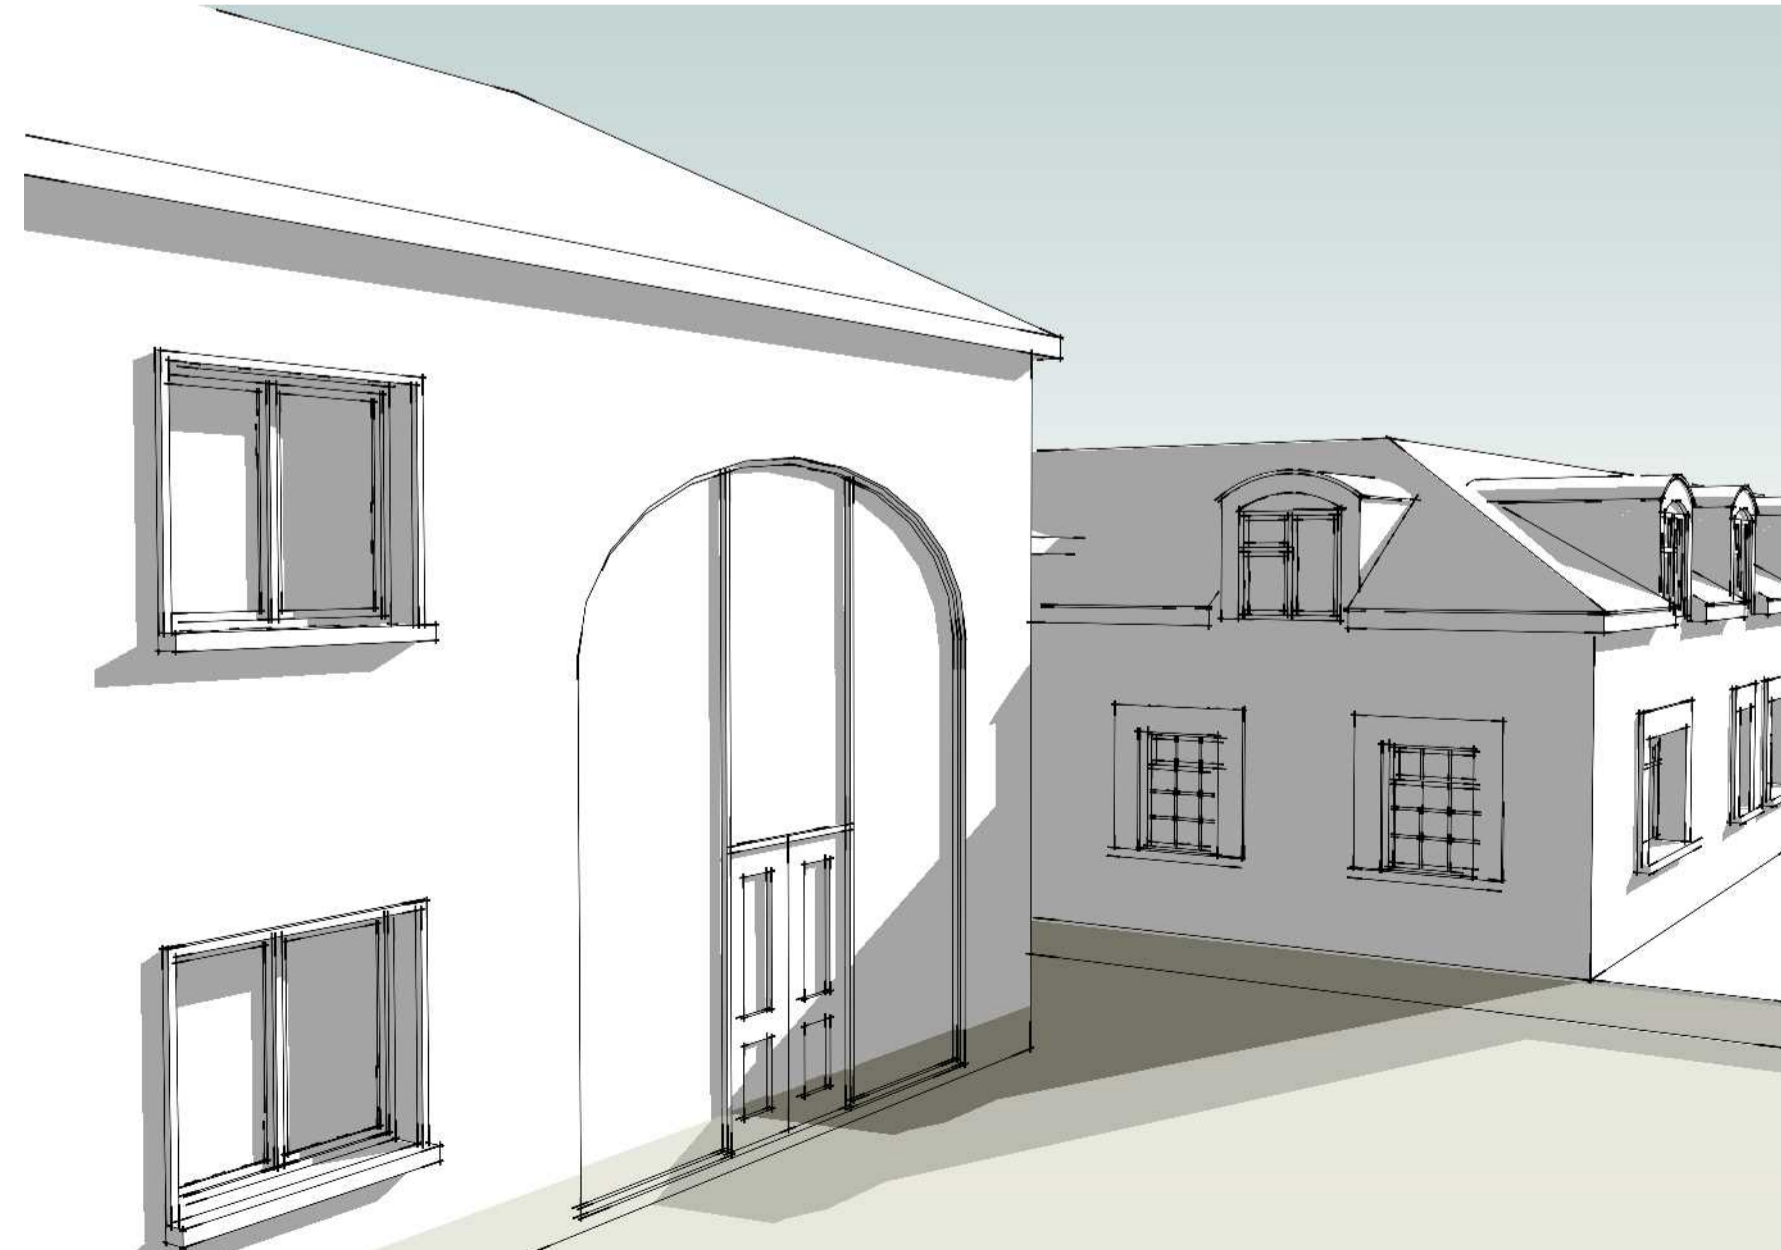

View North

View West

View East

View South

View North

View South

WICKLOW
 ENDLESS OPPORTUNITIES
 Wicklow County Council Comhairle
 Chontae Chill Mhantáin
Proposed development of an 'ENTERPRISE HUB'
 at the Wicklow County Campus, Rathnew, Co Wicklow.
3D Renderings
 Scale: NTS Date: 26th November 2019 BO'D Ref. 19057
BLUETT & O'DONOGHUE
 PROJECT MANAGEMENT ARCHITECTURE PLANNING CONSERVATION (GRADE 1) FIRE ENGINEERING