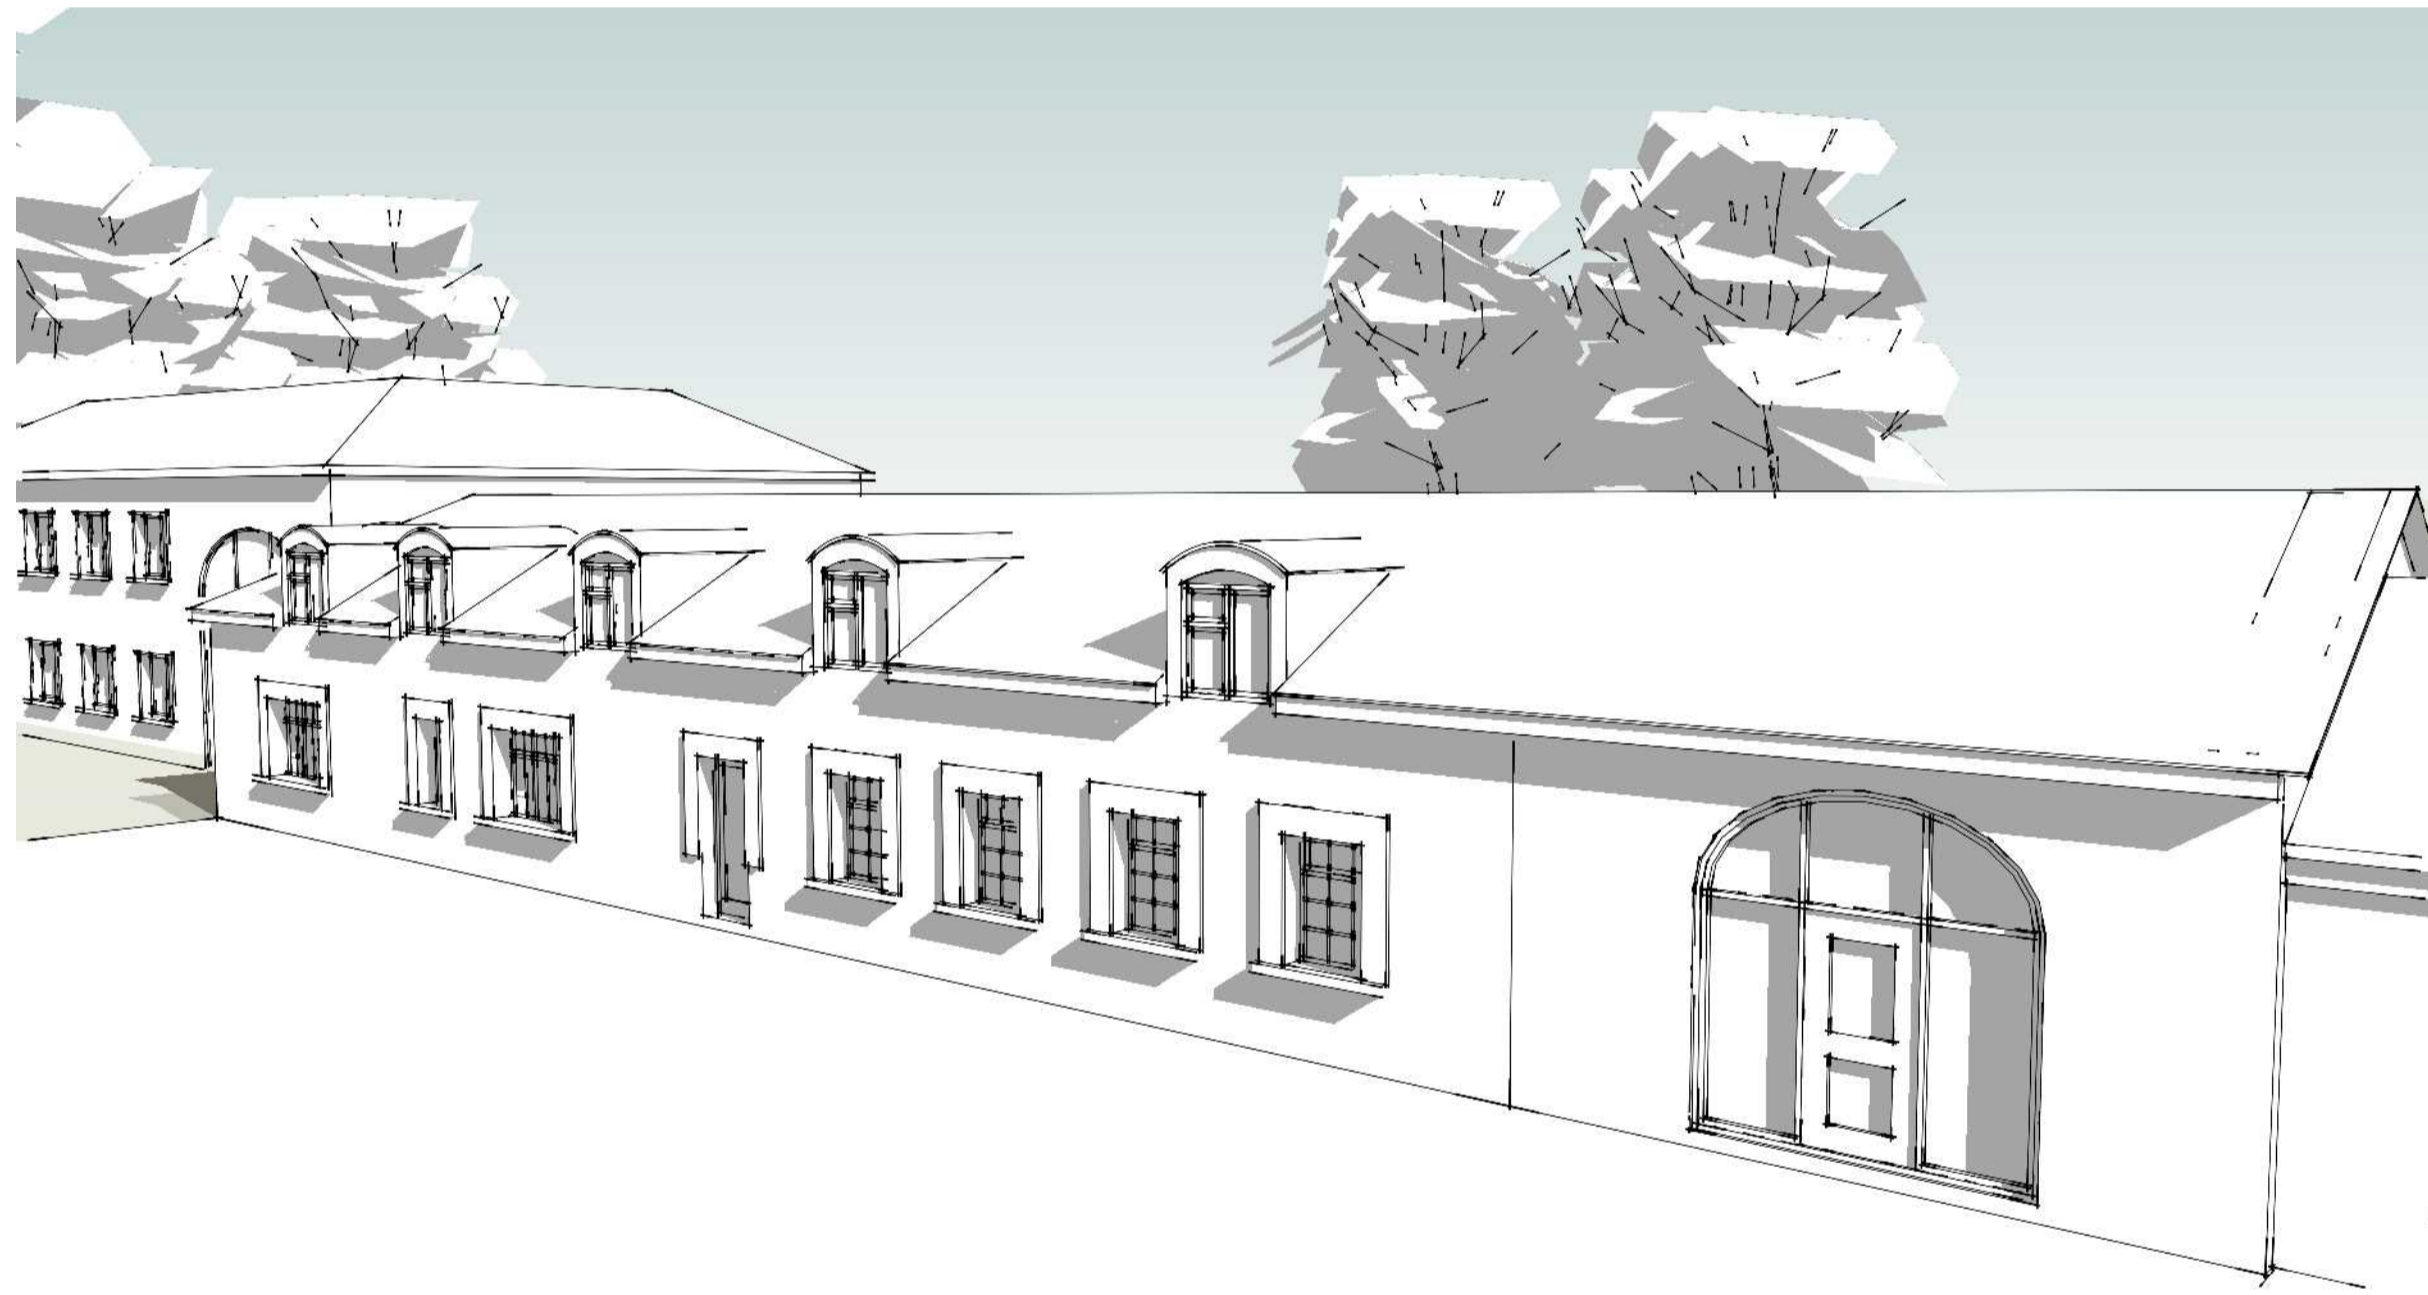

View North

View West

View East

View South

View North

View South

WICKLOW
 ENDLESS OPPORTUNITIES
 Wicklow County Council Comhairle
 Chontae Chill Mhantáin
Proposed development of an 'ENTERPRISE HUB'
 at the Wicklow County Campus, Rathnew, Co Wicklow.
3D Renderings
 Scale: NTS Date: 26th November 2019 BO'D Ref. 19057
BLUETT & O'DONOGHUE
 PROJECT MANAGEMENT ARCHITECTURE PLANNING CONSERVATION (GRADE 1) FIRE ENGINEERING

Local Enterprise Office
 Part 8 Drawings
 Sheet
10